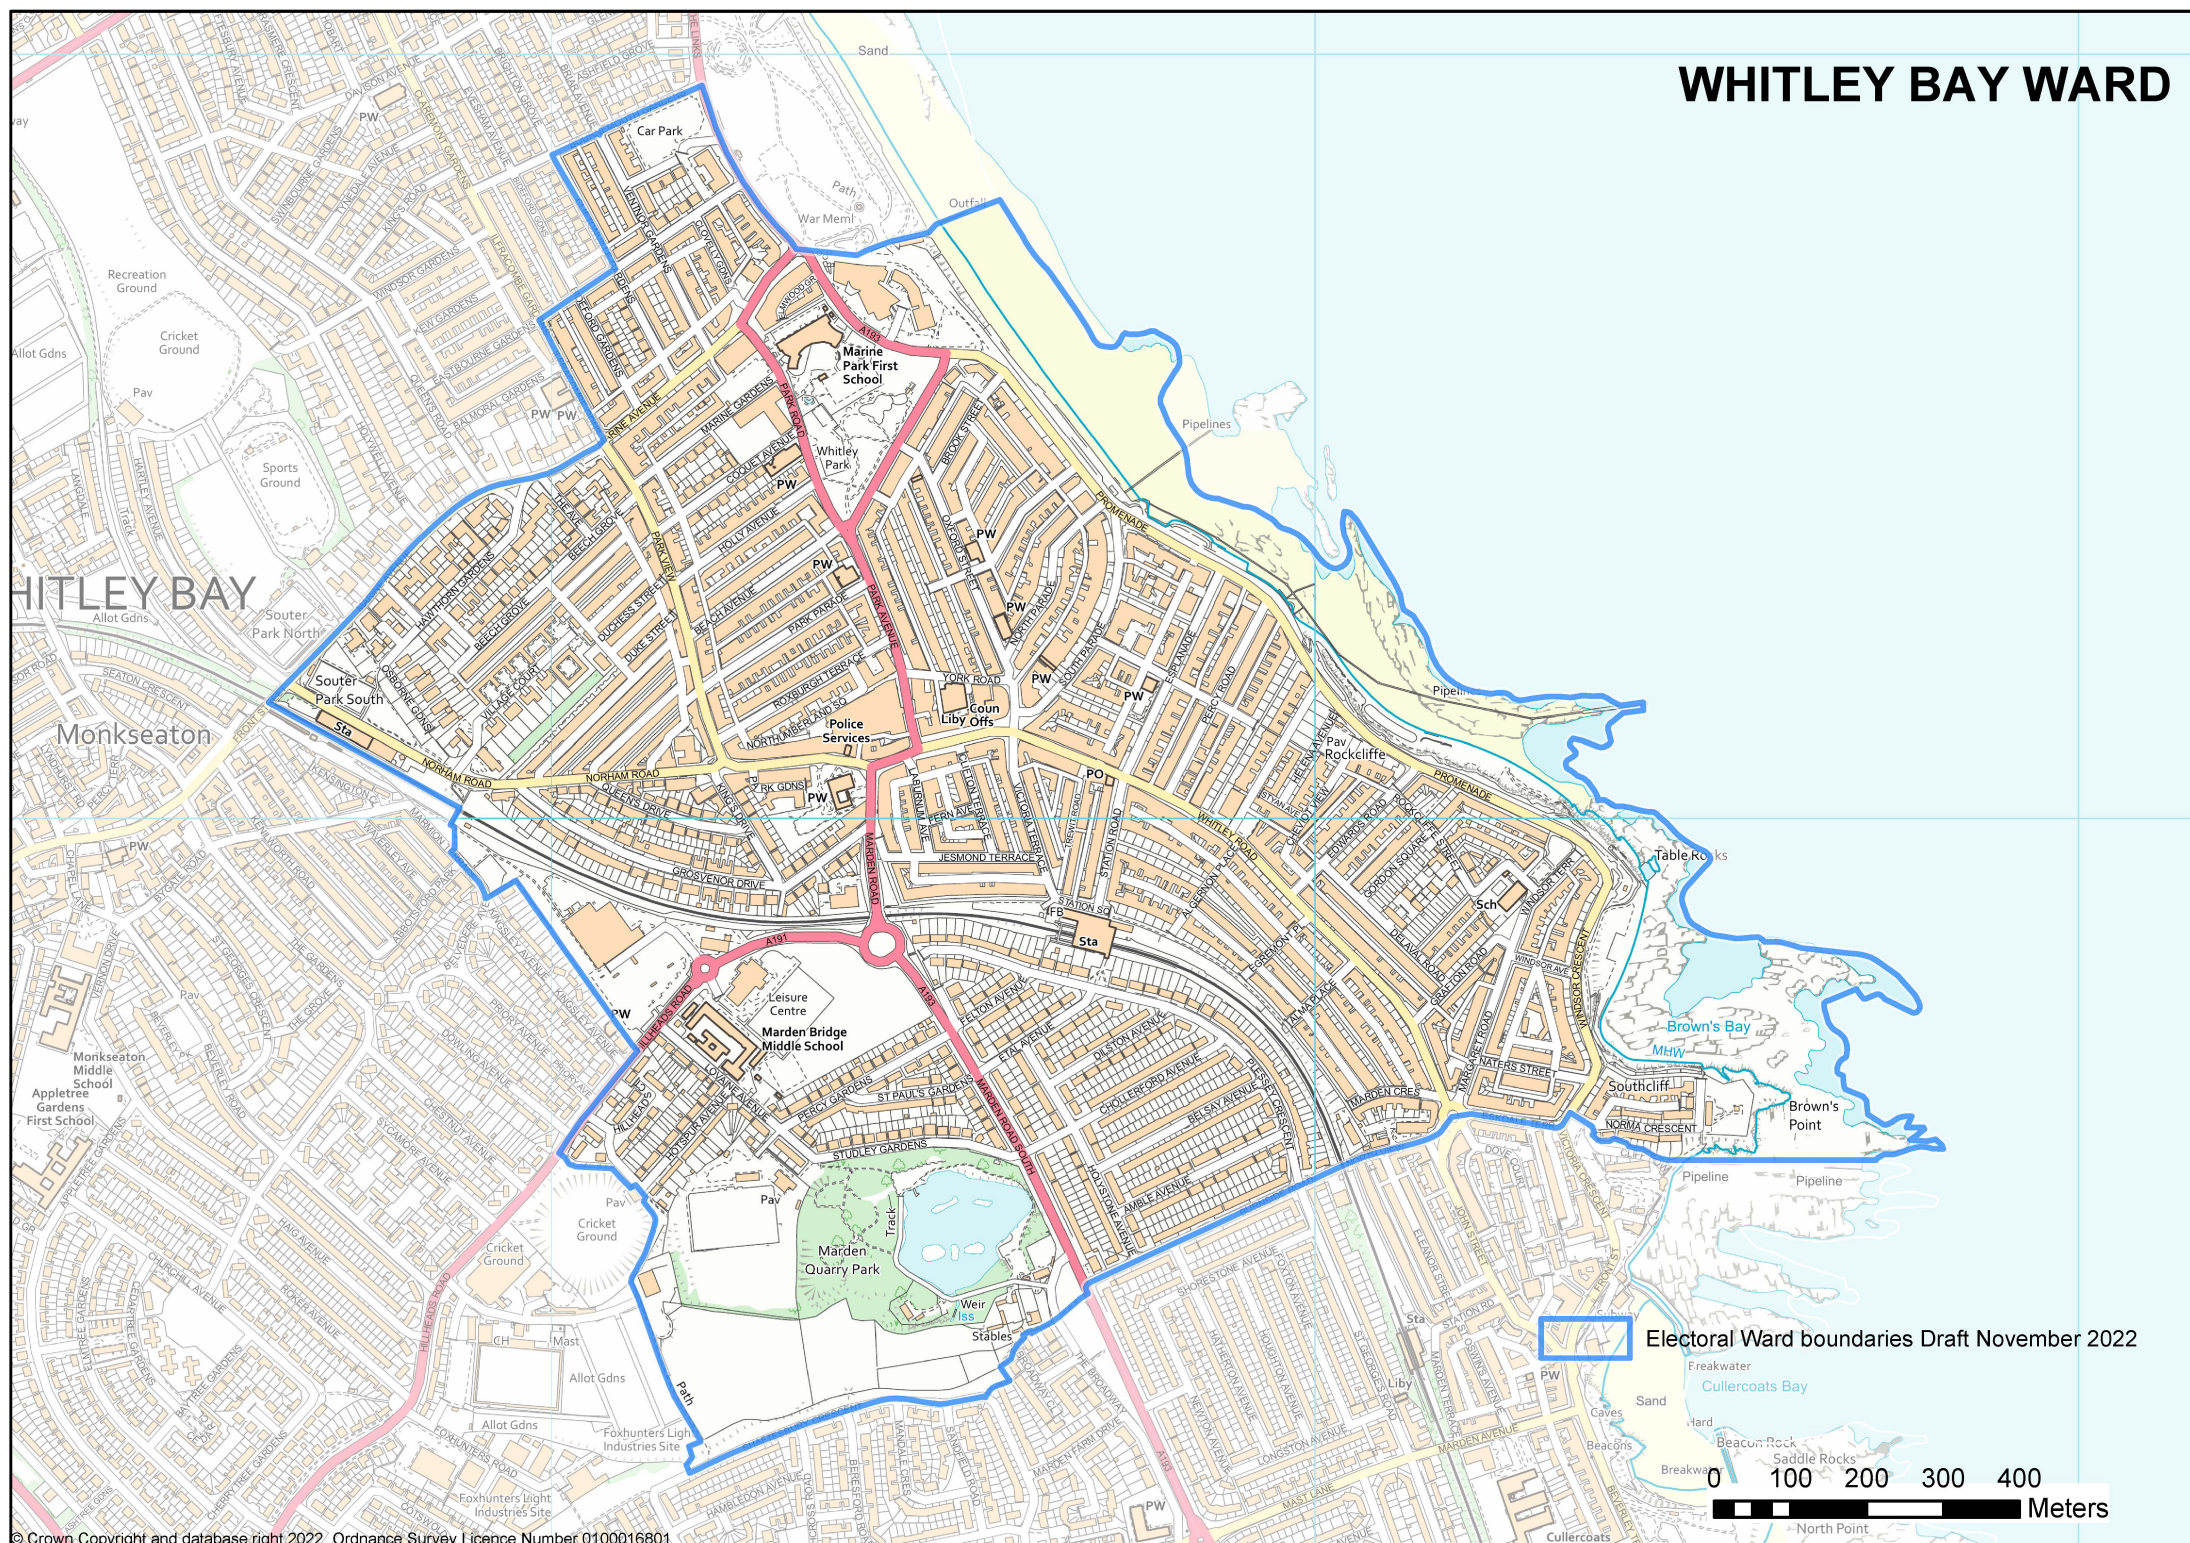

WHITLEY BAY WARD

WHITLEY BAY
Monkseaton

Electoral Ward boundaries Draft November 2022